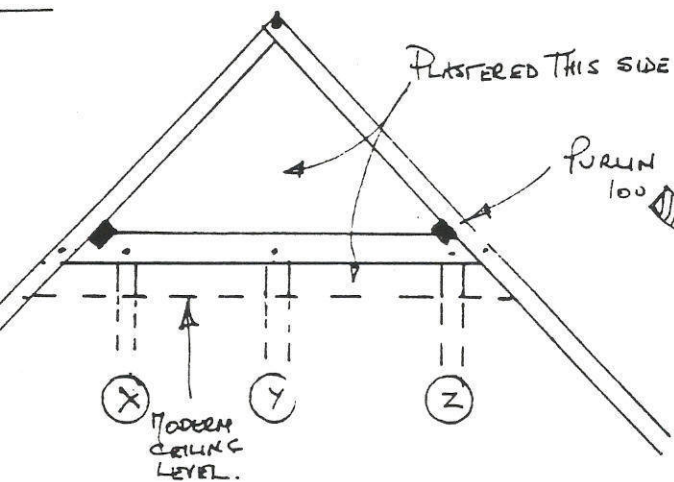

NO SMOKING.

COMMON RAFTERS 120 x 110 mm
 130 x 100 -
 140 x 90 -

MEASURED OVER 3 SPACES = 1370 mm
 I.E. APPROX 460 mm CENTRES.

COLLAR 185 mm DEEP.

QUEEN POSTS. (X) 120 mm WIDE
 (Y) 150 " "
 (Z) 115 " "

Between

SECTION THROUGH WING

2 3 METRES

V. BARROW.
 2.9.1989.

th room in wing.

shina Cottage